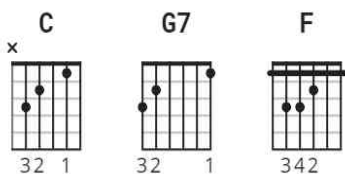

# Would You Lay With Me chords by Tanya Tucker

## CHORDS

C

Would you lay with me in a field of stone

Should my lips grow dry would you wet them dear

G7

If my need were strong would you lay with me

C

G7

G7

Walk a thousand miles through the burning sand

C

Wipe the blood away from my dying hand

F

C G7

If I give my-self to you

C

Would you lay with me in a field of stone

G7

If my need were strong would you lay with me

C